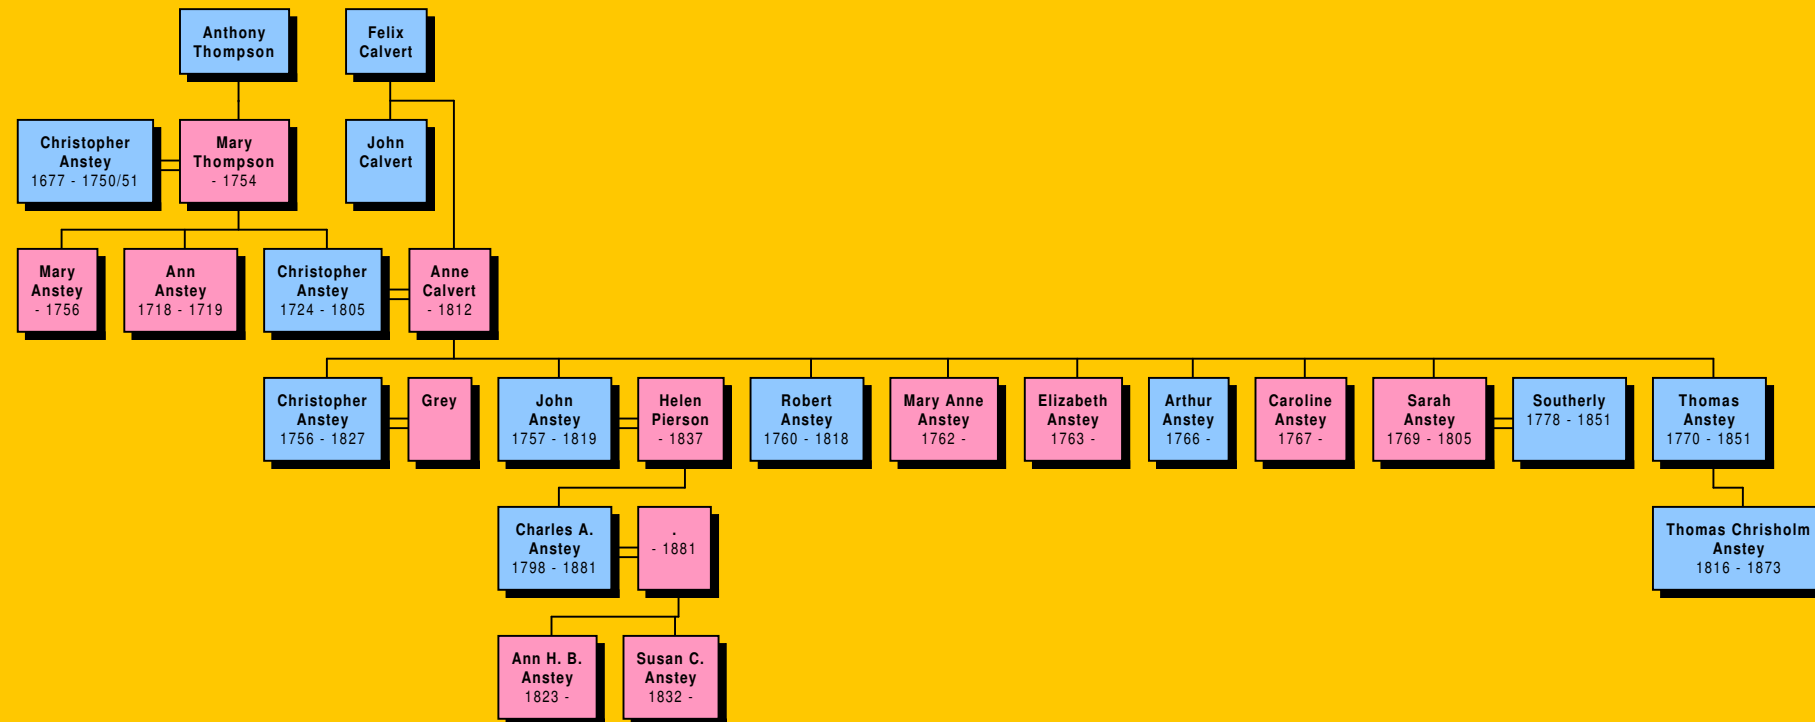

Christopher Anstey Family Tree

Published by Norman Lucey
 68 Hill Rise, Rickmansworth, Hertfordshire, UK
 Lucey & Lucy Family History - <http://www.lucey.net> - Sept2005
 © Copyright 2005, Norman Lucey. All rights reserved