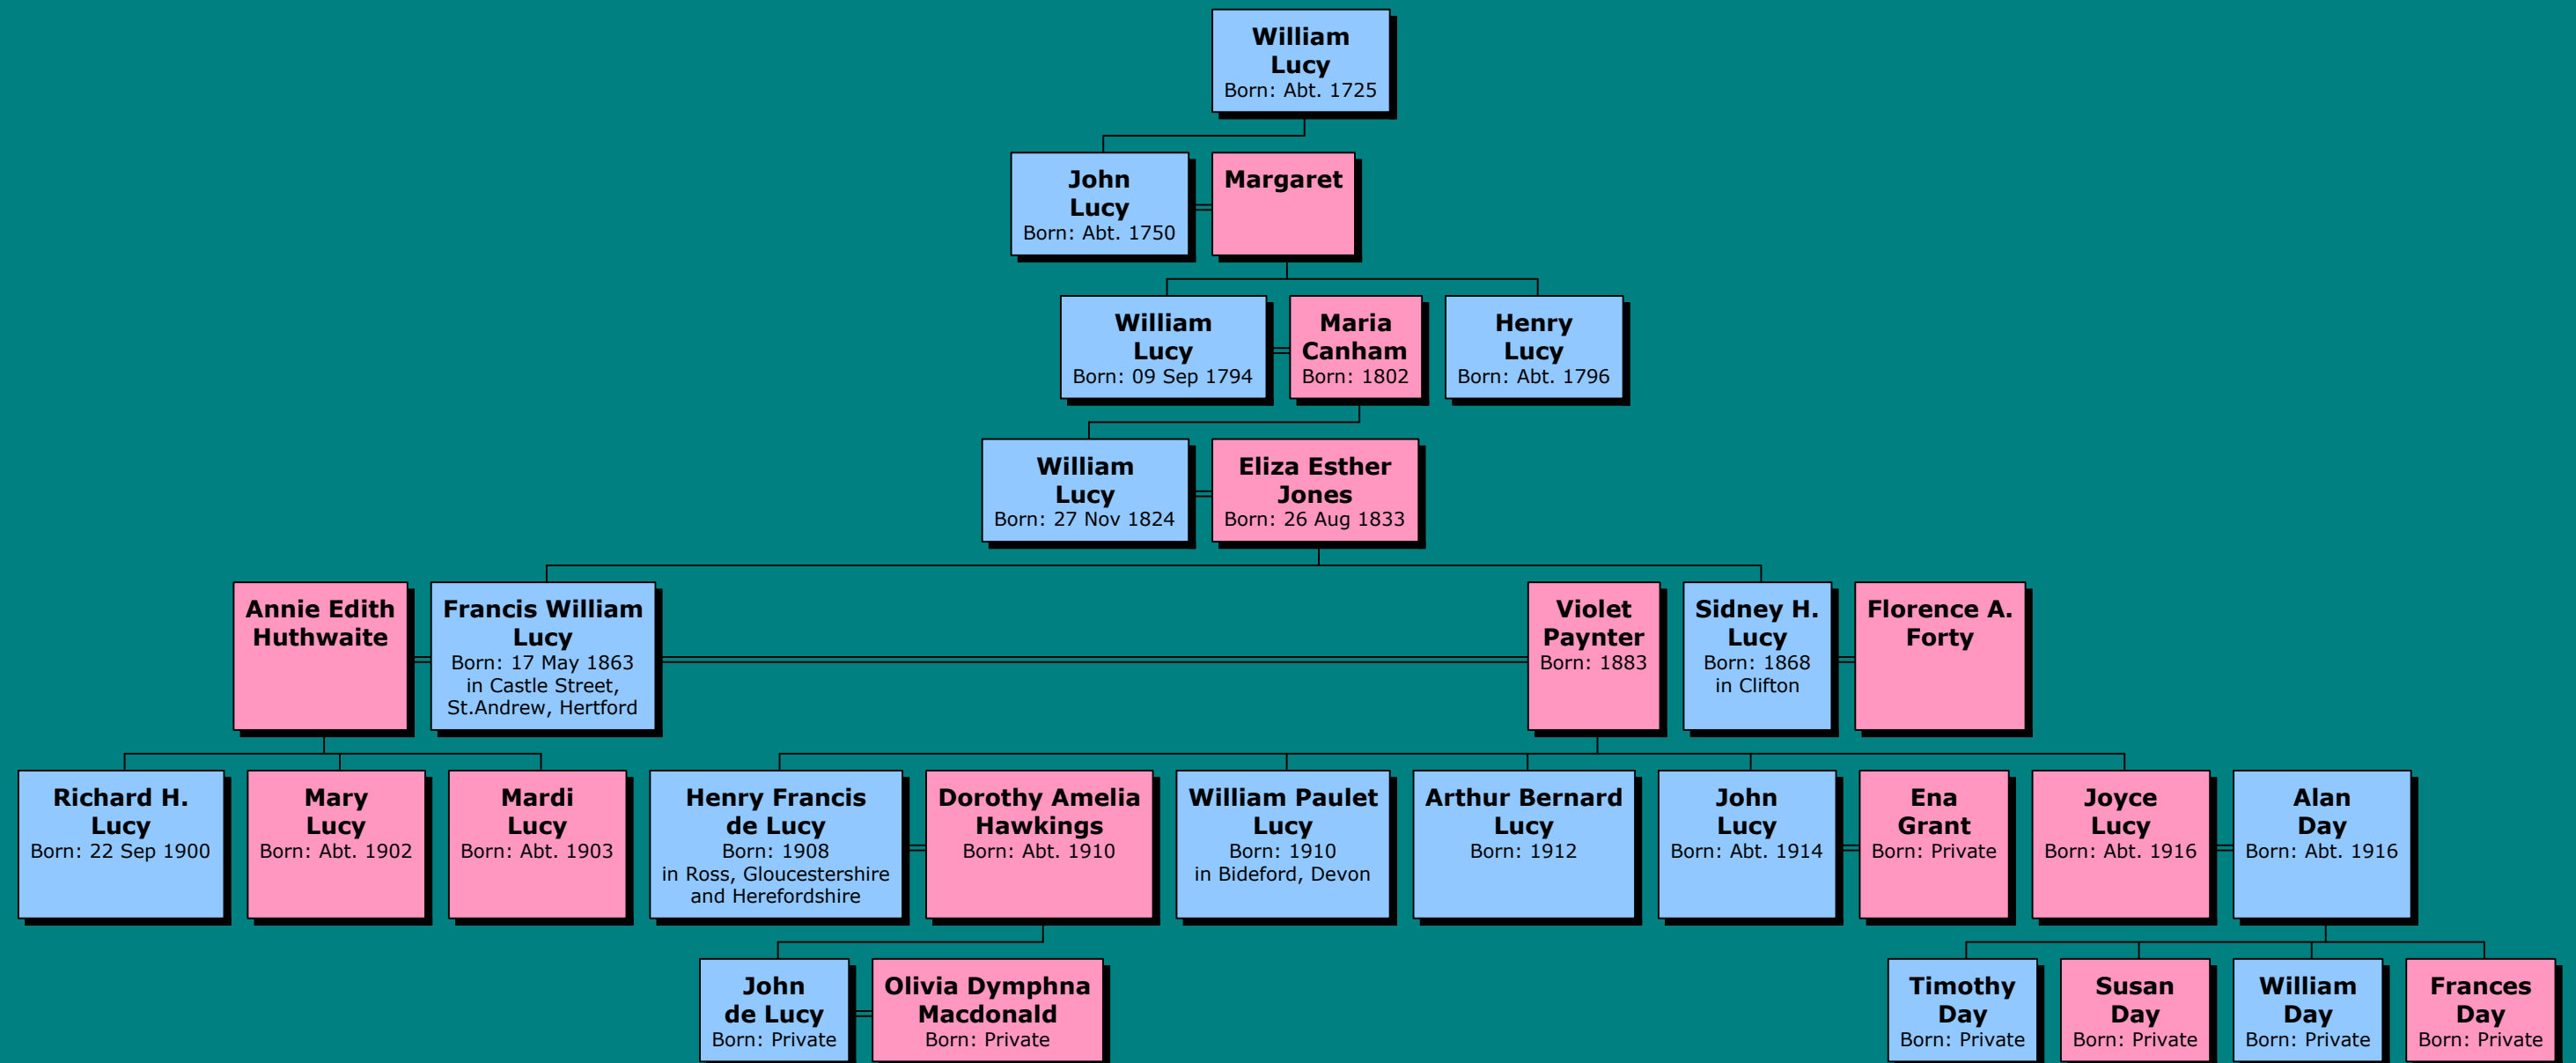

# The Descendants of William Lucy of Bedwardine, Worcestershire

Published by Norman Lucey  
 68 Hill Rise, Rickmansworth, Hertfordshire, UK  
 Lucey & Lucy Family History - <http://www.lucey.net> - 2017  
 © Copyright 2017, Norman Lucey. All rights reserved.